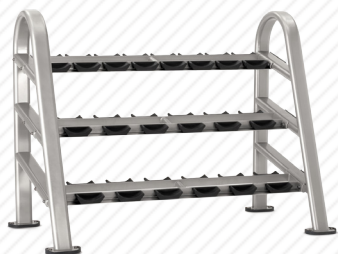

DUMBBELL RACK 10-PAIR/3-TIER IN-R8002

W	29" (74 CM)	SHIP WEIGHT	272 LBS (123 KG)
L	69" (175 CM)		
H	50" (127 CM)		

OLYMPIC FLAT BENCH IN-B7503

W	61" (155 CM)	SHIP WEIGHT	213 LBS (97 KG)
L	63" (160 CM)		
H	54" (137 CM)		

OLYMPIC INCLINE BENCH IN-B7201

W	61" (155 CM)	SHIP WEIGHT	348 LBS (158 KG)
L	63" (160 CM)		
H	69" (175 CM)		

LOCK N LOAD®

Now weight selection is as easy as flipping a switch. The intuitive Lock N Load® design is easily recognizable. If you've ever flicked a light switch on and off, you'll immediately understand how it works. Universally color coded switches engage and disengage the weight via an internal pin, providing a safer, more durable and maintenance free operation. Lock N Load® prevents unnecessary maintenance and customer service headaches since there are no pins to lose or replace.

AVAILABLE COLORS

UPHOLSTERY:

FRAME:

BUILD ON GREATNESS

At **Core Health & Fitness**, when we brought together fitness brands to build our company, we settled for nothing but the best. Four iconic brands that pioneered entire categories and whose machines are still the ones **members ask for by name**. Today, we're committed to continuing the tradition that started decades ago – and that's greatness you can feel good about building your business on.

STAR TRAC®

StairMaster®

NAUTILUS®

SCHWINN®

CORE HEALTH & FITNESS